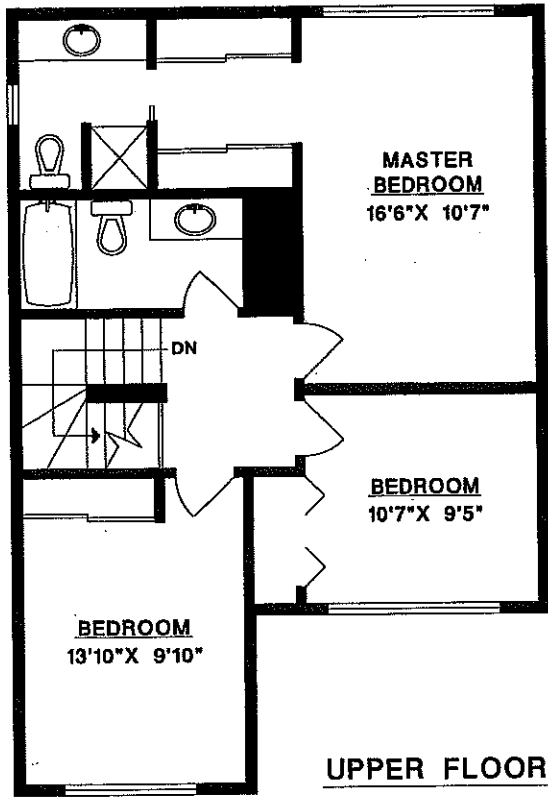

Jim & Dawn Williamson

RE/MAX CREST REALTY
#101 - 2508 WESTVIEW DRIVE
NORTH VANCOUVER
V7N 4M2

**867 HENDECOURT ROAD
NORTH VANCOUVER**

MAIN FLOOR 833 SQ.FT.
UPPER FLOOR 751 SQ.FT.
LOWER FLOOR 780 SQ.FT.
TOTAL 2,364 SQ.FT.