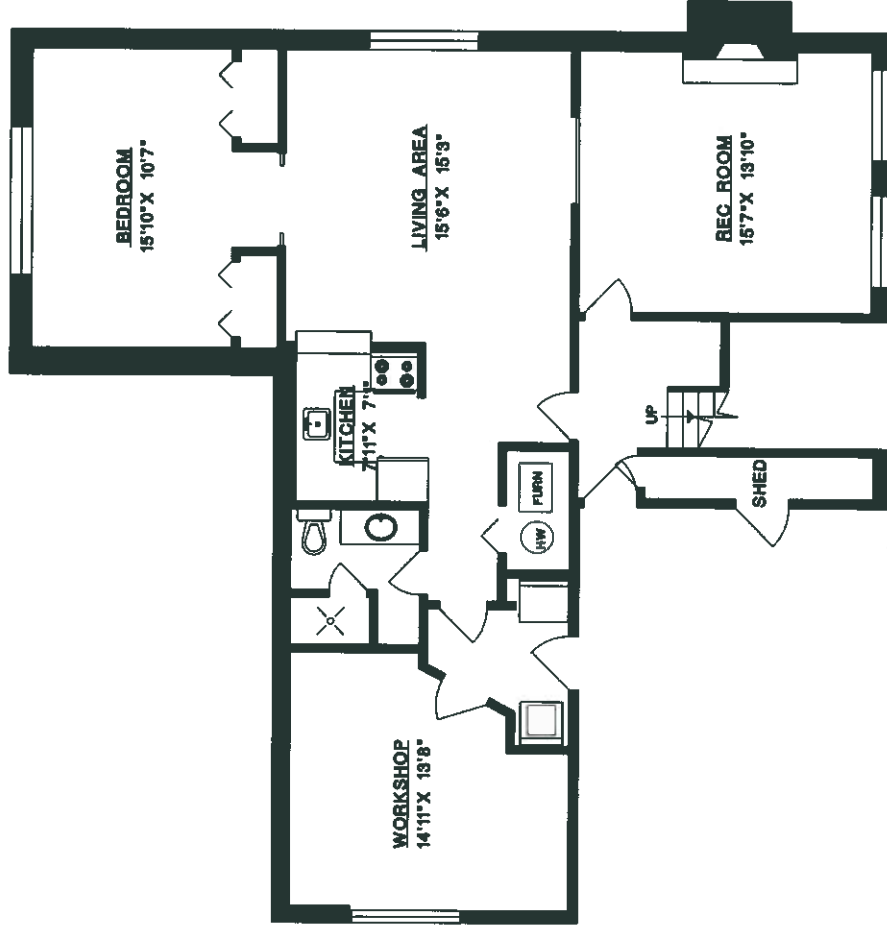

1748 SCOTT ROAD  
NORTH VANCOUVER

MAIN FLOOR 1,867 SQ.FT.  
LOWER FLOOR 1,340 SQ.FT.  
TOTAL 3,207 SQ.FT.  
SHED 43 SQ.FT.

**MAIN FLOOR**

**LOWER FLOOR**

DATE JAN/11  
FILE: RES-02