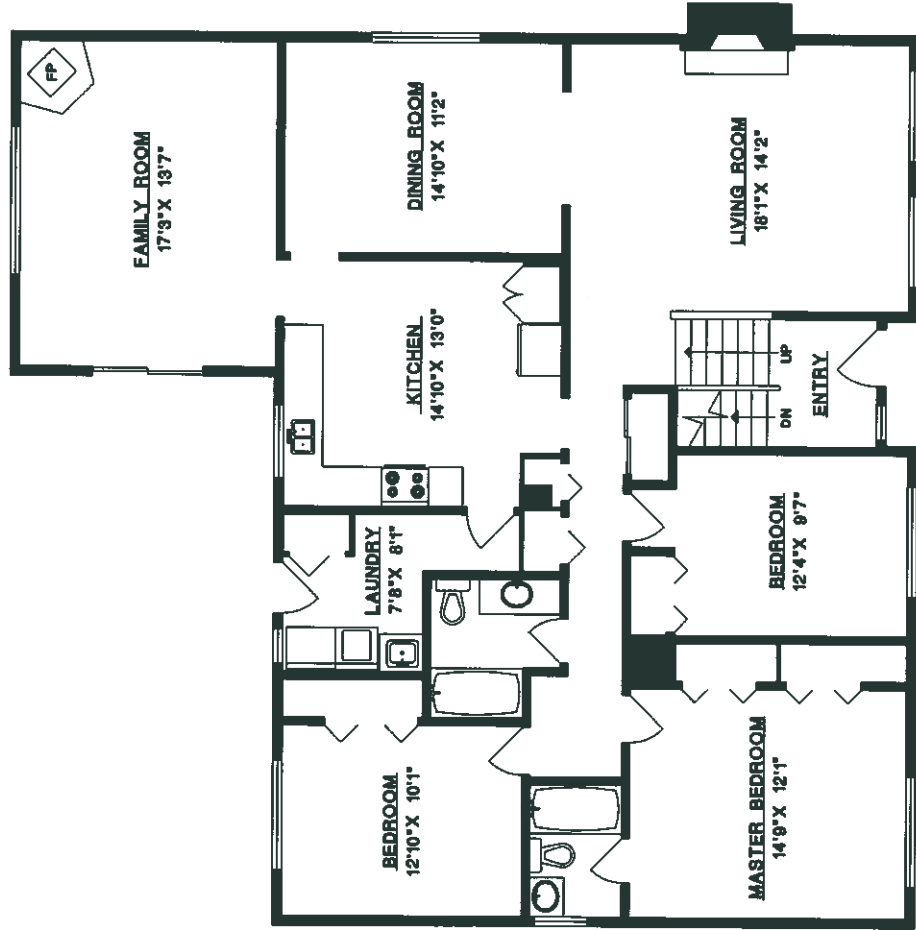

1748 SCOTT ROAD  
NORTH VANCOUVER

MAIN FLOOR 1,867 SQ.FT.  
LOWER FLOOR 1,340 SQ.FT.  
TOTAL 3,207 SQ.FT.  
SHED 43 SQ.FT.

**MAIN FLOOR**

**LOWER FLOOR**

DATE JAN/11  
FILE: RES-02