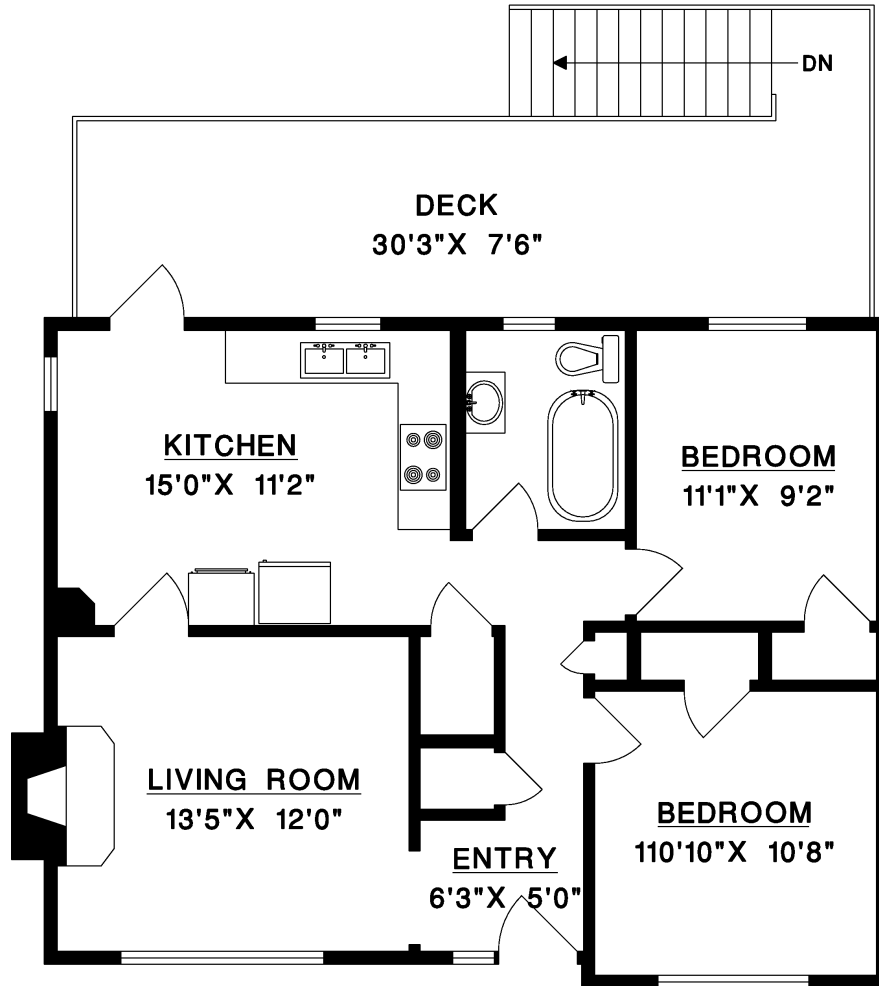

604-988-8000

1159 DORAN ROAD
NORTH VANCOUVER

MAIN FLOOR	807 SQ.FT.
LOWER FLOOR	895 SQ.FT.
TOTAL	1,702 SQ.FT.
DECK	252 SQ.FT.

MAIN FLOOR

LOWER FLOOR