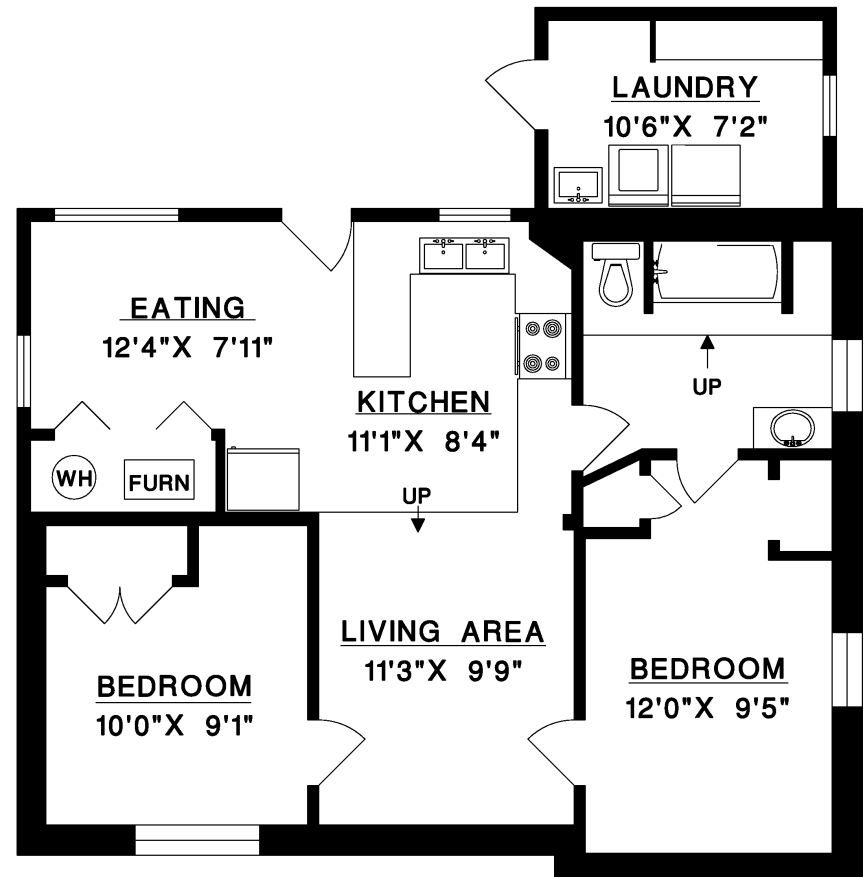

604-988-8000

1159 DORAN ROAD
NORTH VANCOUVER

MAIN FLOOR	807 SQ.FT.
LOWER FLOOR	895 SQ.FT.
TOTAL	1,702 SQ.FT.
DECK	252 SQ.FT.

MAIN FLOOR

LOWER FLOOR